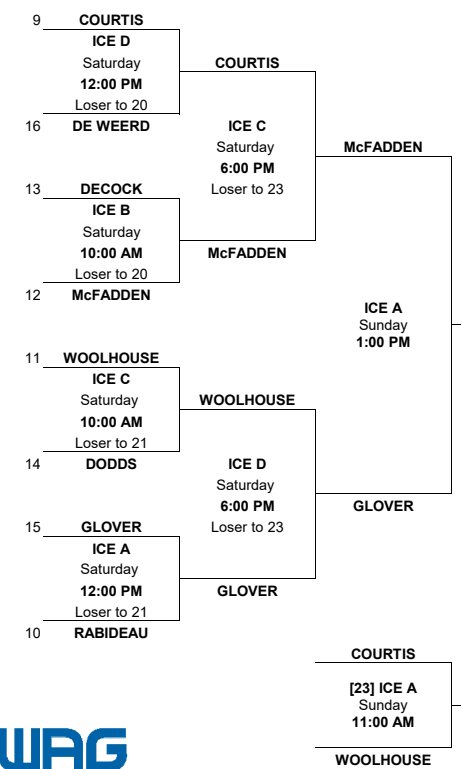

39TH ANNUAL ALL ONTARIO FARMERS BONSPIEL

Ice	Team	Club	W/L/T	Score	Ends	Points	Time	Ice	W/L/T	Score	Ends	Points	Total	Rank
A	COURTIS	SYDENHAM	W	11	5	27	5 PM	C	L	4	3	4	31	9
A	LUCIER	SLIP CLUTCH	L	1	1	1.25	3 PM	D	L	1	1	1.25	2.5	28
B	MacTAVISH	KINCARDINE	W	8	4	26	5 PM	C	W	10	3	25	51	5
B	RICHMOND	SYDENHAM	L	3	2	2.75	3 PM	B	W	6	3	24.5	27.25	15
C	J. MEYSKENS	SYDENHAM	W	17	6	27	5 PM	B	W	9	5	27	54	1
C	ROSS	PAIN COURT	L	1	1	1.25	3 PM	B	L	4	3	4	5.25	25
D	DECOCK	SYDENHAM	L	2	2	2.5	3 PM	D	W	13	5	27	29.5	13
D	DAWNEY	COOKSTOWN	W	7	4	25.75	5 PM	B	L	1	1	1.25	27	18

Ice	Team	Club	W/L/T	Score	Ends	Points	Time	Ice	W/L/T	Score	Ends	Points	Total	Rank
A	RABIDEAU	GLENCOE	W	7	4	25.75	7 PM	B	L	6	3	4.5	30.25	10
A	RICHARDSON	BRANT	L	2	2	2.5	5 PM	D	L	4	3	4	6.5	22
B	DE WEERD	FOREST	W	6	3	24.5	7 PM	C	L	3	2	2.75	27.25	15
B	WOOLHOUSE	ORILLIA	L	4	3	4	5 PM	A	W	14	4	26	30	11
C	GLOVER	SYDENHAM	L	3	2	2.75	5 PM	D	W	6	3	24.5	27.25	15
C	BRACKETT	SYDENHAM	W	5	4	25.25	7 PM	B	W	5	3	24.25	49.5	7
D	SHARP	PARIS	L	1	1	1.25	5 PM	A	L	2	2	2.5	3.75	27
D	DHAEN	SYDENHAM	W	11	5	27	7 PM	C	W	5	4	25.25	52.25	3

Ice	Team	Club	W/L/T	Score	Ends	Points	Time	Ice	W/L/T	Score	Ends	Points	Total	Rank
A	PARISH	PORT PERRY	L	2	2	2.5	7 PM	D	L	3	3	3.75	6.25	23
A	McCOMB	PARIS	W	6	4	25.5	9 PM	C	W	7	4	25.75	51.25	4
B	YOUNG	BLENHEIM	W	9	4	26	9 PM	A	W	5	3	24.25	50.25	6
B	VAN DAMME	SYDENHAM	L	3	2	2.75	7 PM	A	L	1	1	1.25	4	26
C	LENNOX	ARTHUR	T	4	4	15	9 PM	A	L	5	3	4.25	19.25	21
C	MITCHELL	GLENCOE	T	5	2	13.25	7 PM	D	W	5	3	24.25	37.5	8
D	DODDS	SEAFORTH	W	6	4	25.5	9 PM	C	L	3	2	2.75	28.25	14
D	McFADDEN	ARTHUR	L	3	2	2.75	7 PM	A	W	8	5	27	29.75	12

Ice	Team	Club	W/L/T	Score	Ends	Points	Time	Ice	W/L/T	Score	Ends	Points	Total	Rank
A	LANGAN	SWEeping BEAUTIES	L	1	1	1.25	9 PM	D	W	5	4	25.25	26.5	20
A	EMIRY	ESPANOLA	W	14	5	27	9 PM	B	L	0	0	0	27	18
C	D. MEYSKENS	SYDENHAM	W	5	3.5	24.75	9 PM	B	W	10	6	28	52.75	2
C	ROELOFSEN	ARTHUR	L	2	2.5	3	9 PM	D	L	4	2	3	6	24

Friday Games
8 ends games. First 6 ends are for points. Teams may concede after 6 ends. Only play ends 7 & 8 to determine a win or tie. Do not break ties.