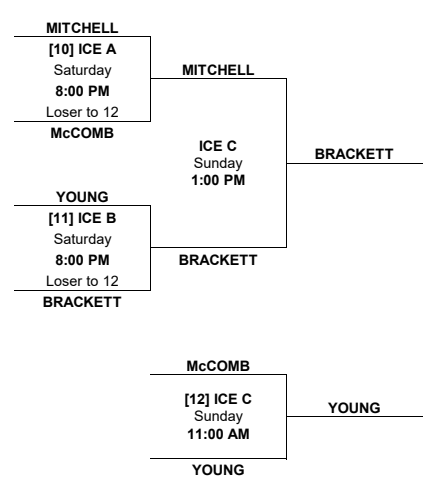

Ice	Team	Club	W/L/T	Score	Ends	Points	Time	Ice	W/L/T	Score	Ends	Points	Total	Rank
A	RABIDEAU	GLENCOE	W	7	4	25.75	7 PM	B	L	6	3	4.5	30.25	10
A	RICHARDSON	BRANT	L	2	2	2.5	5 PM	D	L	4	3	4	6.5	22
B	DE WEERD	FOREST	W	6	3	24.5	7 PM	C	L	3	2	2.75	27.25	15
B	WOOLHOUSE	ORILLIA	L	4	3	4	5 PM	A	W	14	4	26	30	11
C	GLOVER	SYDENHAM	L	3	2	2.75	5 PM	D	W	6	3	24.5	27.25	15
C	BRACKETT	SYDENHAM	W	5	4	25.25	7 PM	B	W	5	3	24.25	49.5	7
D	SHARP	PARIS	L	1	1	1.25	5 PM	A	L	2	2	2.5	3.75	27
D	DHAEN	SYDENHAM	W	11	5	27	7 PM	C	W	5	4	25.25	52.25	3

Ice	Team	Club	W/L/T	Score	Ends	Points	Time	Ice	W/L/T	Score	Ends	Points	Total	Rank
A	PARISH	PORT PERRY	L	2	2	2.5	7 PM	D	L	3	3	3.75	6.25	23
A	McCOMB	PARIS	W	6	4	25.5	9 PM	C	W	7	4	25.75	51.25	4
B	YOUNG	BLENHEIM	W	9	4	26	9 PM	A	W	5	3	24.25	50.25	6
B	VAN DAMME	SYDENHAM	L	3	2	2.75	7 PM	A	L	1	1	1.25	4	26
C	LENNOX	ARTHUR	T	4	4	15	9 PM	A	L	5	3	4.25	19.25	21
C	MITCHELL	GLENCOE	T	5	2	13.25	7 PM	D	W	5	3	24.25	37.5	8
D	DODDS	SEAFORTH	W	6	4	25.5	9 PM	C	L	3	2	2.75	28.25	14
D	McFADDEN	ARTHUR	L	3	2	2.75	7 PM	A	W	8	5	27	29.75	12

Points Tie Breaker Order
Head to Head Record
Total Points Scored
Total Ends Won
Coin Flip

Saturday & Sunday Games
8 end games
Straight Win/Loss
Tie Breaks:
Full extra end towards the glass for any game that leads to Sunday @ 1 PM, including the finals.
Draw to the button for all other games (4th event & Consolations).

1ST EVENT

2ND EVENT

3RD EVENT

1ST EVENT CONSOLATION

2ND EVENT CONSOLATION

3RD EVENT CONSOLATION

4TH EVENT