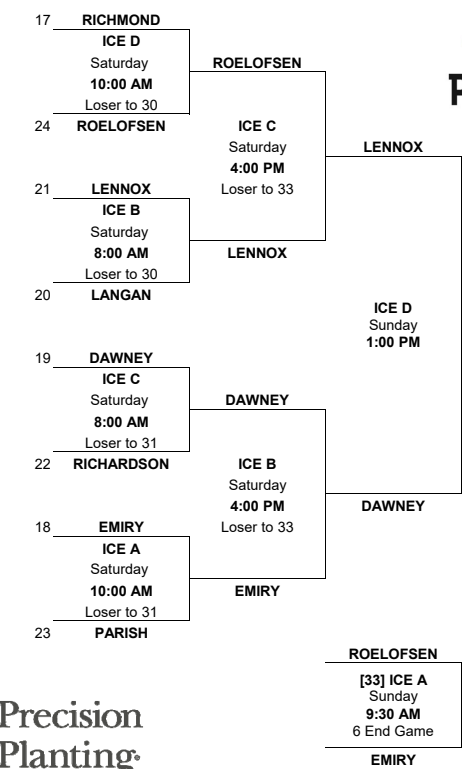

Ice	Team	Club	W/L/T	Score	Ends	Points	Time	Ice	W/L/T	Score	Ends	Points	Total	Rank
A	RABIDEAU	GLENCOE	W	7	4	25.75	7 PM	B	L	6	3	4.5	30.25	10
A	RICHARDSON	BRANT	L	2	2	2.5	5 PM	D	L	4	3	4	6.5	22
B	DE WEERD	FOREST	W	6	3	24.5	7 PM	C	L	3	2	2.75	27.25	15
B	WOOLHOUSE	ORILLIA	L	4	3	4	5 PM	A	W	14	4	26	30	11
C	GLOVER	SYDENHAM	L	3	2	2.75	5 PM	D	W	6	3	24.5	27.25	15
C	BRACKETT	SYDENHAM	W	5	4	25.25	7 PM	B	W	5	3	24.25	49.5	7
D	SHARP	PARIS	L	1	1	1.25	5 PM	A	L	2	2	2.5	3.75	27
D	DHAEN	SYDENHAM	W	11	5	27	7 PM	C	W	5	4	25.25	52.25	3

Ice	Team	Club	W/L/T	Score	Ends	Points	Time	Ice	W/L/T	Score	Ends	Points	Total	Rank
A	PARISH	PORT PERRY	L	2	2	2.5	7 PM	D	L	3	3	3.75	6.25	23
A	McCOMB	PARIS	W	6	4	25.5	9 PM	C	W	7	4	25.75	51.25	4
B	YOUNG	BLENHEIM	W	9	4	26	9 PM	A	W	5	3	24.25	50.25	6
B	VAN DAMME	SYDENHAM	L	3	2	2.75	7 PM	A	L	1	1	1.25	4	26
C	LENNOX	ARTHUR	T	4	4	15	9 PM	A	L	5	3	4.25	19.25	21
C	MITCHELL	GLENCOE	T	5	2	13.25	7 PM	D	W	5	3	24.25	37.5	8
D	DODDS	SEAFORTH	W	6	4	25.5	9 PM	C	L	3	2	2.75	28.25	14
D	McFADDEN	ARTHUR	L	3	2	2.75	7 PM	A	W	8	5	27	29.75	12

Points Tie Breaker Order
Head to Head Record
Total Points Scored
Total Ends Won
Coin Flip

Saturday & Sunday Games
8 end games
Straight Win/Loss
Tie Breaks:
Full extra end towards the glass for any game that leads to Sunday @ 1 PM, including the finals.
Draw to the button for all other games (4th event & Consolations).

1ST EVENT

2ND EVENT

3RD EVENT

1ST EVENT CONSOLATION

2ND EVENT CONSOLATION

3RD EVENT CONSOLATION

4TH EVENT