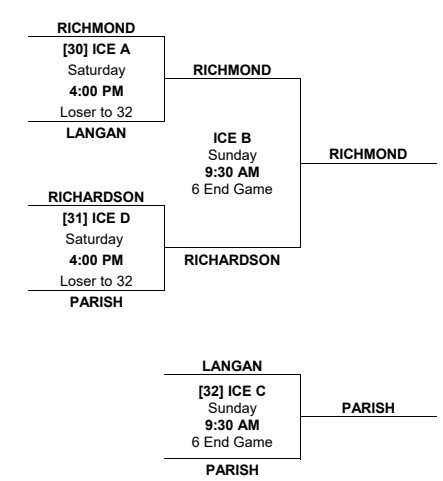

Ice	Team	Club	W/L/T	Score	Ends	Points	Time	Ice	W/L/T	Score	Ends	Points	Total	Rank
A	PARISH	PORT PERRY	L	2	2	2.5	7 PM	D	L	3	3	3.75	6.25	23
A	McCOMB	PARIS	W	6	4	25.5	9 PM	C	W	7	4	25.75	51.25	4
B	YOUNG	BLENHEIM	W	9	4	26	9 PM	A	W	5	3	24.25	50.25	6
B	VAN DAMME	SYDENHAM	L	3	2	2.75	7 PM	A	L	1	1	1.25	4	26
C	LENNOX	ARTHUR	T	4	4	15	9 PM	A	L	5	3	4.25	19.25	21
C	MITCHELL	GLENCOE	T	5	2	13.25	7 PM	D	W	5	3	24.25	37.5	8
D	DODDS	SEAFORTH	W	6	4	25.5	9 PM	C	L	3	2	2.75	28.25	14
D	McFADDEN	ARTHUR	L	3	2	2.75	7 PM	A	W	8	5	27	29.75	12

Points Tie Breaker Order
Head to Head Record
Total Points Scored
Total Ends Won
Coin Flip

Saturday & Sunday Games
8 end games
Straight Win/Loss
Tie Breaks:
Full extra end towards the glass for any game that leads to Sunday @ 1 PM, including the finals.
Draw to the button for all other games (4th event & Consolations).

1ST EVENT

2ND EVENT

3RD EVENT

1ST EVENT CONSOLATION

2ND EVENT CONSOLATION

3RD EVENT CONSOLATION

4TH EVENT