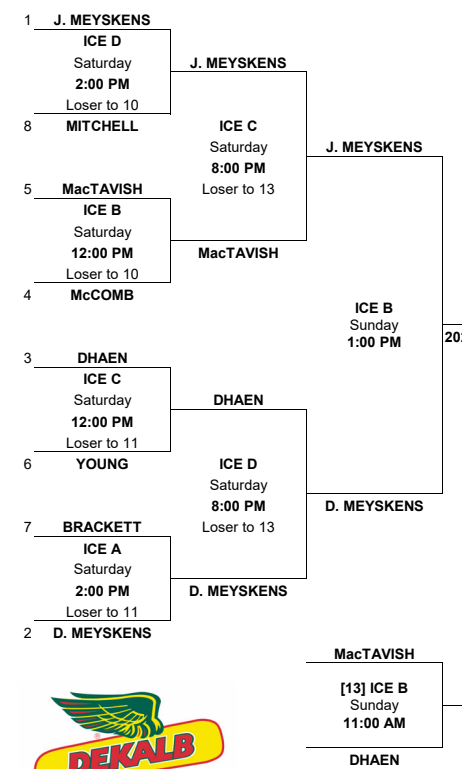

39TH ANNUAL ALL ONTARIO FARMERS BONSPIEL

Ice	Team	Club	W/L/T	Score	Ends	Points	Time	Ice	W/L/T	Score	Ends	Points	Total	Rank
A	COURTIS	SYDENHAM	W	11	5	27	5 PM	C	L	4	3	4	31	9
A	LUCIER	SLIP CLUTCH	L	1	1	1.25	3 PM	D	L	1	1	1.25	2.5	28
B	MacTAVISH	KINCARDINE	W	8	4	26	5 PM	C	W	10	3	25	51	5
B	RICHMOND	SYDENHAM	L	3	2	2.75	3 PM	B	W	6	3	24.5	27.25	15
C	J. MEYSKENS	SYDENHAM	W	17	6	27	5 PM	B	W	9	5	27	54	1
C	ROSS	PAIN COURT	L	1	1	1.25	3 PM	B	L	4	3	4	5.25	25
D	DECOCK	SYDENHAM	L	2	2	2.5	3 PM	D	W	13	5	27	29.5	13
D	DAWNEY	COOKSTOWN	W	7	4	25.75	5 PM	B	L	1	1	1.25	27	18

Ice	Team	Club	W/L/T	Score	Ends	Points	Time	Ice	W/L/T	Score	Ends	Points	Total	Rank
A	RABIDEAU	GLENCOE	W	7	4	25.75	7 PM	B	L	6	3	4.5	30.25	10
A	RICHARDSON	BRANT	L	2	2	2.5	5 PM	D	L	4	3	4	6.5	22
B	DE WEERD	FOREST	W	6	3	24.5	7 PM	C	L	3	2	2.75	27.25	15
B	WOOLHOUSE	ORILLIA	L	4	3	4	5 PM	A	W	14	4	26	30	11
C	GLOVER	SYDENHAM	L	3	2	2.75	5 PM	D	W	6	3	24.5	27.25	15
C	BRACKETT	SYDENHAM	W	5	4	25.25	7 PM	B	W	5	3	24.25	49.5	7
D	SHARP	PARIS	L	1	1	1.25	5 PM	A	L	2	2	2.5	3.75	27
D	DHAEN	SYDENHAM	W	11	5	27	7 PM	C	W	5	4	25.25	52.25	3

Ice	Team	Club	W/L/T	Score	Ends	Points	Time	Ice	W/L/T	Score	Ends	Points	Total	Rank
A	PARISH	PORT PERRY	L	2	2	2.5	7 PM	D	L	3	3	3.75	6.25	23
A	McCOMB	PARIS	W	6	4	25.5	9 PM	C	W	7	4	25.75	51.25	4
B	YOUNG	BLENHEIM	W	9	4	26	9 PM	A	W	5	3	24.25	50.25	6
B	VAN DAMME	SYDENHAM	L	3	2	2.75	7 PM	A	L	1	1	1.25	4	26
C	LENNOX	ARTHUR	T	4	4	15	9 PM	A	L	5	3	4.25	19.25	21
C	MITCHELL	GLENCOE	T	5	2	13.25	7 PM	D	W	5	3	24.25	37.5	8
D	DODDS	SEAFORTH	W	6	4	25.5	9 PM	C	L	3	2	2.75	28.25	14
D	McFADDEN	ARTHUR	L	3	2	2.75	7 PM	A	W	8	5	27	29.75	12

Ice	Team	Club	W/L/T	Score	Ends	Points	Time	Ice	W/L/T	Score	Ends	Points	Total	Rank
A	LANGAN	SWEeping BEAUTIES	L	1	1	1.25	9 PM	D	W	5	4	25.25	26.5	20
A	EMIRY	ESPANOLA	W	14	5	27	9 PM	B	L	0	0	0	27	18
C	D. MEYSKENS	SYDENHAM	W	5	3.5	24.75	9 PM	B	W	10	6	28	52.75	2
C	ROELOFSEN	ARTHUR	L	2	2.5	3	9 PM	D	L	4	2	3	6	24

Friday Games
8 ends games. First 6 ends are for points. Teams may concede after 6 ends. Only play ends 7 & 8 to determine a win or tie. Do not break ties.