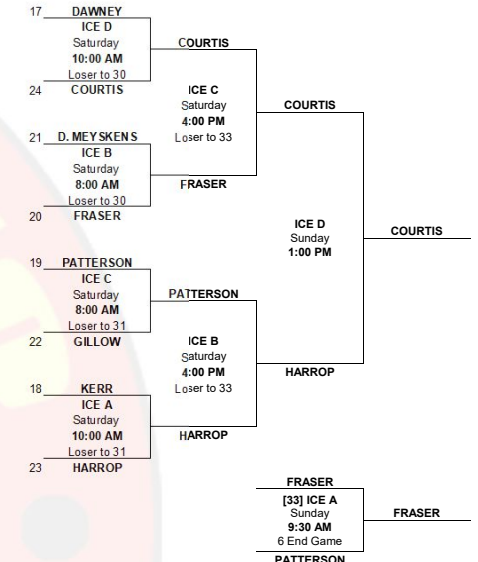

Points Tie Breaker Order
Head to Head Record
Points Scored
Point Differential
Ends Won
Coin Flip

Saturday & Sunday Games

8 end games
Straight Win/Loss

Tie Breaks:
Full extra end towards the glass for any game that leads to Sunday @ 1 PM, including the finals.
Draw to the button for all other games (4th event & Consolations).

Note: You must play your last scheduled game in order to receive a prize, and receive a guaranteed entry for next year.

1st EVENT

2nd EVENT

3rd EVENT

1st EVENT CONSOLATION

2nd EVENT CONSOLATION

3rd EVENT CONSOLATION