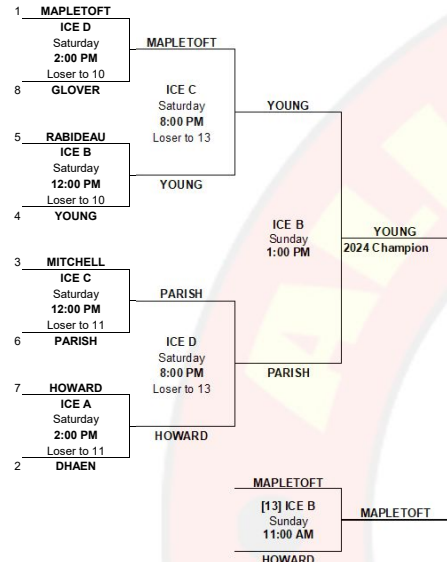

Time	Ice	W/L/T	Score	Diff	Ends	Points	Total	Rank
7 PM	B	W	7	2	2	22.5	24.5	19
9 PM	D	W	4	0	3	23	48.5	5
7 PM	D	L	1	0	1.5	1.5	3.5	26
9 PM	A	W	8	3	4	24.75	50.25	3
9 PM	D	L	4	0	3	3	28.25	12
7 PM	D	W	7	6	4.5	26	28	13
7 PM	B	L	5	0	4	4	6	22
9 PM	A	L	5	0	2	2	27.25	14

Ice	Club	Team	W/L/T	Score	Diff	Ends	Points
A	PORT PERRY	PARISH	W	7	3	3	23.75
A	SYDENHAM	COURTIS	L	4	0	3	3
C	ESPANOLA	MOONEY	L	5	0	2.5	2.5
C	ARTHUR	McFADDEN	W	6	1	3.5	23.75

Time	Ice	W/L/T	Score	Diff	Ends	Points	Total	Rank
9 PM	B	W	8	5	3	24.25	48	6
9 PM	C	L	2	0	1	1	4	24
9 PM	C	W	7	5	5	26.25	28.75	11
9 PM	B	L	3	0	3	3	26.75	16

Friday Games

8 ends games. First 6 ends are for points. Teams may concede after 6 ends. Only play ends 7 & 8 to determine a win or tie. Do not break ties.

Win: 20
Tie: 10
Ends: 1 (1st 6 ends only)
Blank Ends: 0.5 (1st 6 ends only)
Point Differential: 0.25 (1st 6 ends only, max 1.5 points)

Points Tie Breaker Order
Head to Head Record
Points Scored
Point Differential
Ends Won
Coin Flip

Saturday & Sunday Games

8 end games
Straight Win/Loss

Tie Breaks:
Full extra end towards the glass for any game that leads to Sunday @ 1 PM, including the finals.
Draw to the button for all other games (4th event & Consolations).

Note: You must play your last scheduled game in order to receive a prize, and receive a guaranteed entry for next year.

1st EVENT