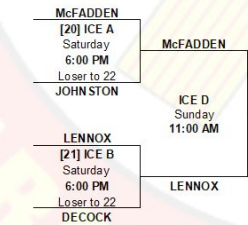

2nd EVENT CONSOLATION