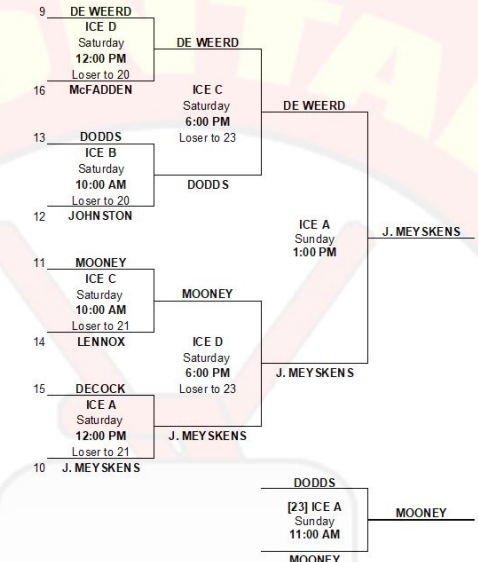

37th ANNUAL ALL ONTARIO FARMERS BONSPIEL

Ice	Club	Team	W/L/T	Score	Diff	Ends	Points
A	SYDENHAM	DHAEN	W	10	7	4	25.5
A	BRANT	KING	L	3	0	2	2
B	COOKSTOWN	DAWNEY	W	7	1	4	24.25
B	SYDENHAM	DECOCK	L	6	0	2	2
C	LAMBTON	MAPLETOFT	W	12	12	6	27.5
C	PAIN COURT	ROSS	L	0	0	0	0
D	MEAFORD	KERR	W	4	1	3	23.25
D	SYDENHAM	J. MEYSKENS	L	3	0	3	3

Time	Ice	W/L/T	Score	Diff	Ends	Points	Total	Rank
5 PM	C	W	8	6	4	25.5	51	2
3 PM	D	L	2	0	2	2	4	24
5 PM	C	L	2	0	2	2	26.25	17
3 PM	D	W	6	4	4	25	27	15
5 PM	A	W	9	7	4	25.5	53	1
3 PM	A	L	2	0	1	1	1	28
5 PM	A	L	2	0	2	2	25.25	18
3 PM	B	W	12	10	5	26.5	29.5	10

Ice	Club	Team	W/L/T	Score	Diff	Ends	Points
A	SYDENHAM	D. MEYSKENS	T	5	2	3	13.5
A	FOREST	DE WEERD	T	3	0	3	13
B	BLENHEIM	YOUNG	W	15	14	5	26.5
B	SLEEPING BEAUTIES	CARON	L	1	0	1	1
C	SYDENHAM	GLOVER	T	4	0	3	13
C	ALEXANDRIA	FRASER	T	6	2	3	13.5
D	SYDENHAM	HARROP	L	3	0	2.5	2.5
D	SARNIA	HOWARD	W	5	2	3.5	24

Time	Ice	W/L/T	Score	Diff	Ends	Points	Total	Rank
7 PM	C	L	3	0	3	16.5	3	20
5 PM	B	W	5	0	3	23	36	9
7 PM	C	W	4	1	3	23.25	49.75	4
5 PM	D	L	2	0	2	2	3	27
5 PM	D	W	11	9	4	25.5	38.5	8
7 PM	A	L	5	0	3	3	16.5	20
5 PM	B	L	5	0	3	3	5.5	23
7 PM	A	W	6	1	3	23.25	47.25	7

Ice	Club	Team	W/L/T	Score	Diff	Ends	Points
A	SLIP CLUTCH	PATTERSON	L	2	0	2	2
A	GLENCOE	RABIDEAU	W	9	7	4	25.5
B	PARIS	EMMOTT	L	3	0	2	2
B	GLENCOE	MITCHELL	W	9	6	4	25.5
C	SYDENHAM	JOHNSTON	W	8	5	4	26.25
C	SEAFORTH	DODDS	L	3	0	2	2
D	PARIS	GILLOW	L	5	0	2	2
D	ARTHUR	LENNOX	W	10	5	4	26.25

Time	Ice	W/L/T	Score	Diff	Ends	Points	Total	Rank
7 PM	B	W	7	2	2	22.5	24.5	19
9 PM	D	W	4	0	3	23	48.5	5
7 PM	D	L	1	0	1.5	1.5	3.5	26
9 PM	A	W	8	3	4	24.75	50.25	3
9 PM	D	L	4	0	3	3	28.25	12
7 PM	D	W	7	6	4.5	26	28	13
7 PM	B	L	5	0	4	4	6	22
9 PM	A	L	5	0	2	2	27.25	14

Ice	Club	Team	W/L/T	Score	Diff	Ends	Points
A	PORT PERRY	PARISH	W	7	3	3	23.75
A	SYDENHAM	COURTIS	L	4	0	3	3
C	ESPANOLA	MOONEY	L	5	0	2.5	2.5
C	ARTHUR	McFADDEN	W	6	1	3.5	23.75

Time	Ice	W/L/T	Score	Diff	Ends	Points	Total	Rank
9 PM	B	W	8	5	3	24.25	48	6
9 PM	C	L	2	0	1	1	4	24
9 PM	C	W	7	5	5	26.25	28.75	11
9 PM	B	L	3	0	3	3	26.75	16